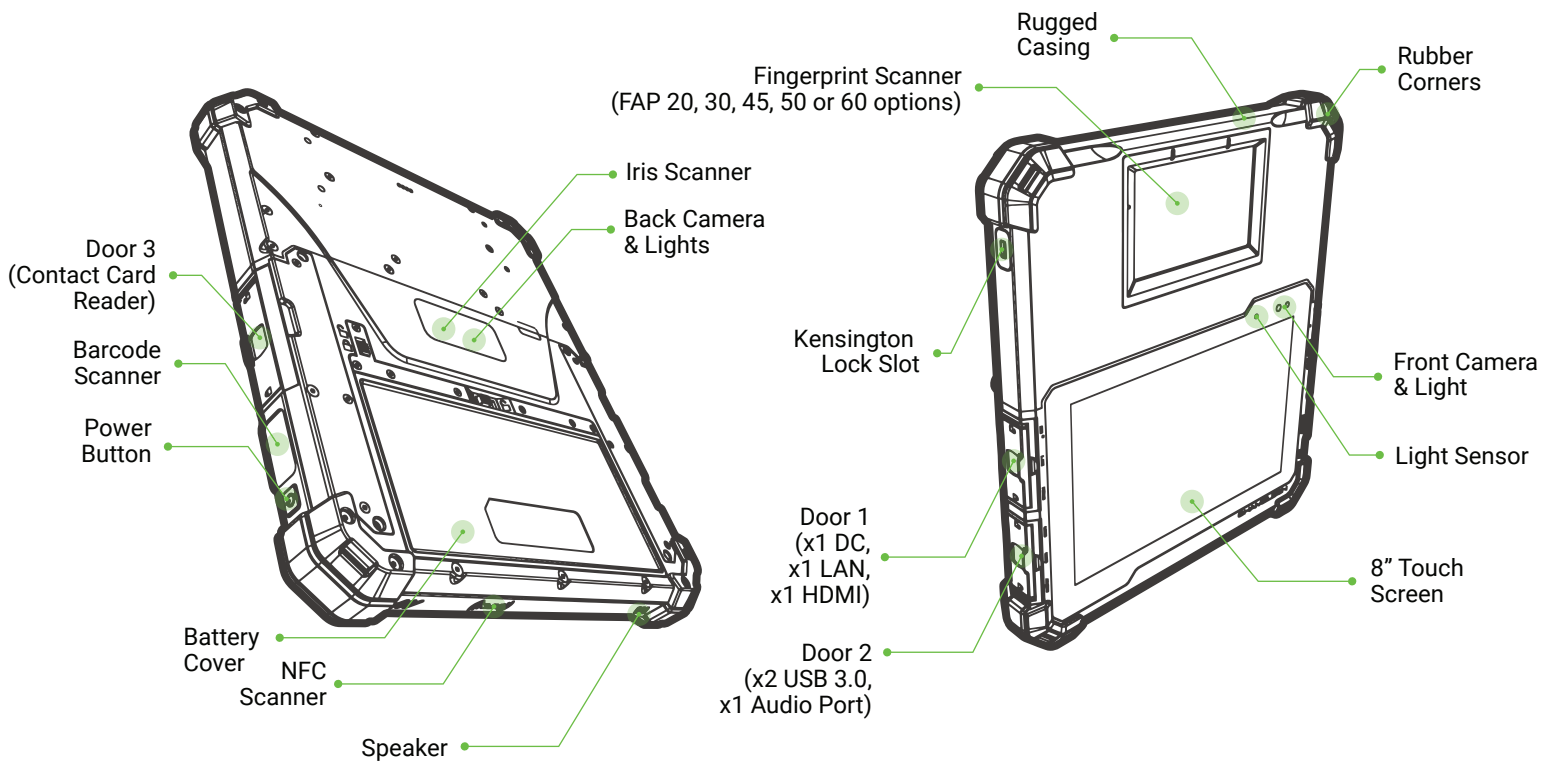

Physical Characteristics

HDMI

x2 USB 3

LAN

DC

AUDIO

SAM

SD

SIM